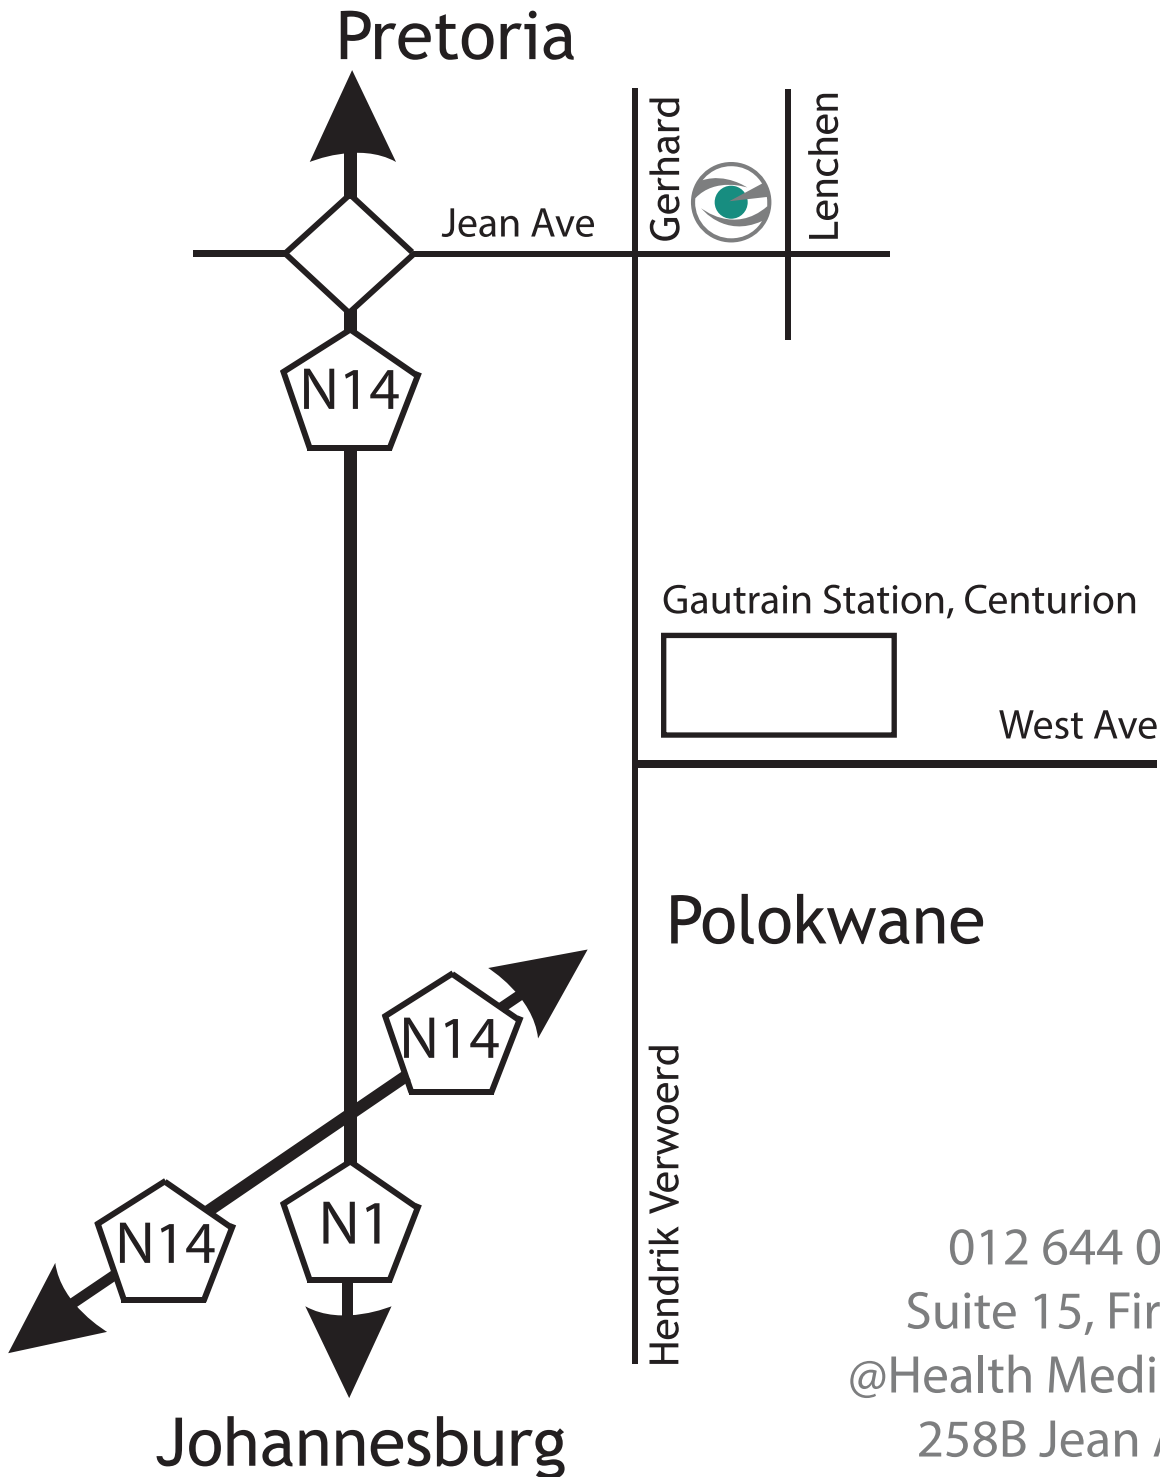

# Centurion

012 644 0687/8  
Suite 15, First Floor,  
@Health Medical Centre,  
258B Jean Avenue

The Gautrain travels from Johannesburg and O.R. Tambo International airport all the way to Hatfield in Pretoria. One of the stations is in Centurion, only a few blocks from our Centurion branch. Gautrain bus (C4), stops right in front of our Centurion branch at the @Health Medical Centre. The bus and train time schedule can be found on [www.gautrain.co.za](http://www.gautrain.co.za).