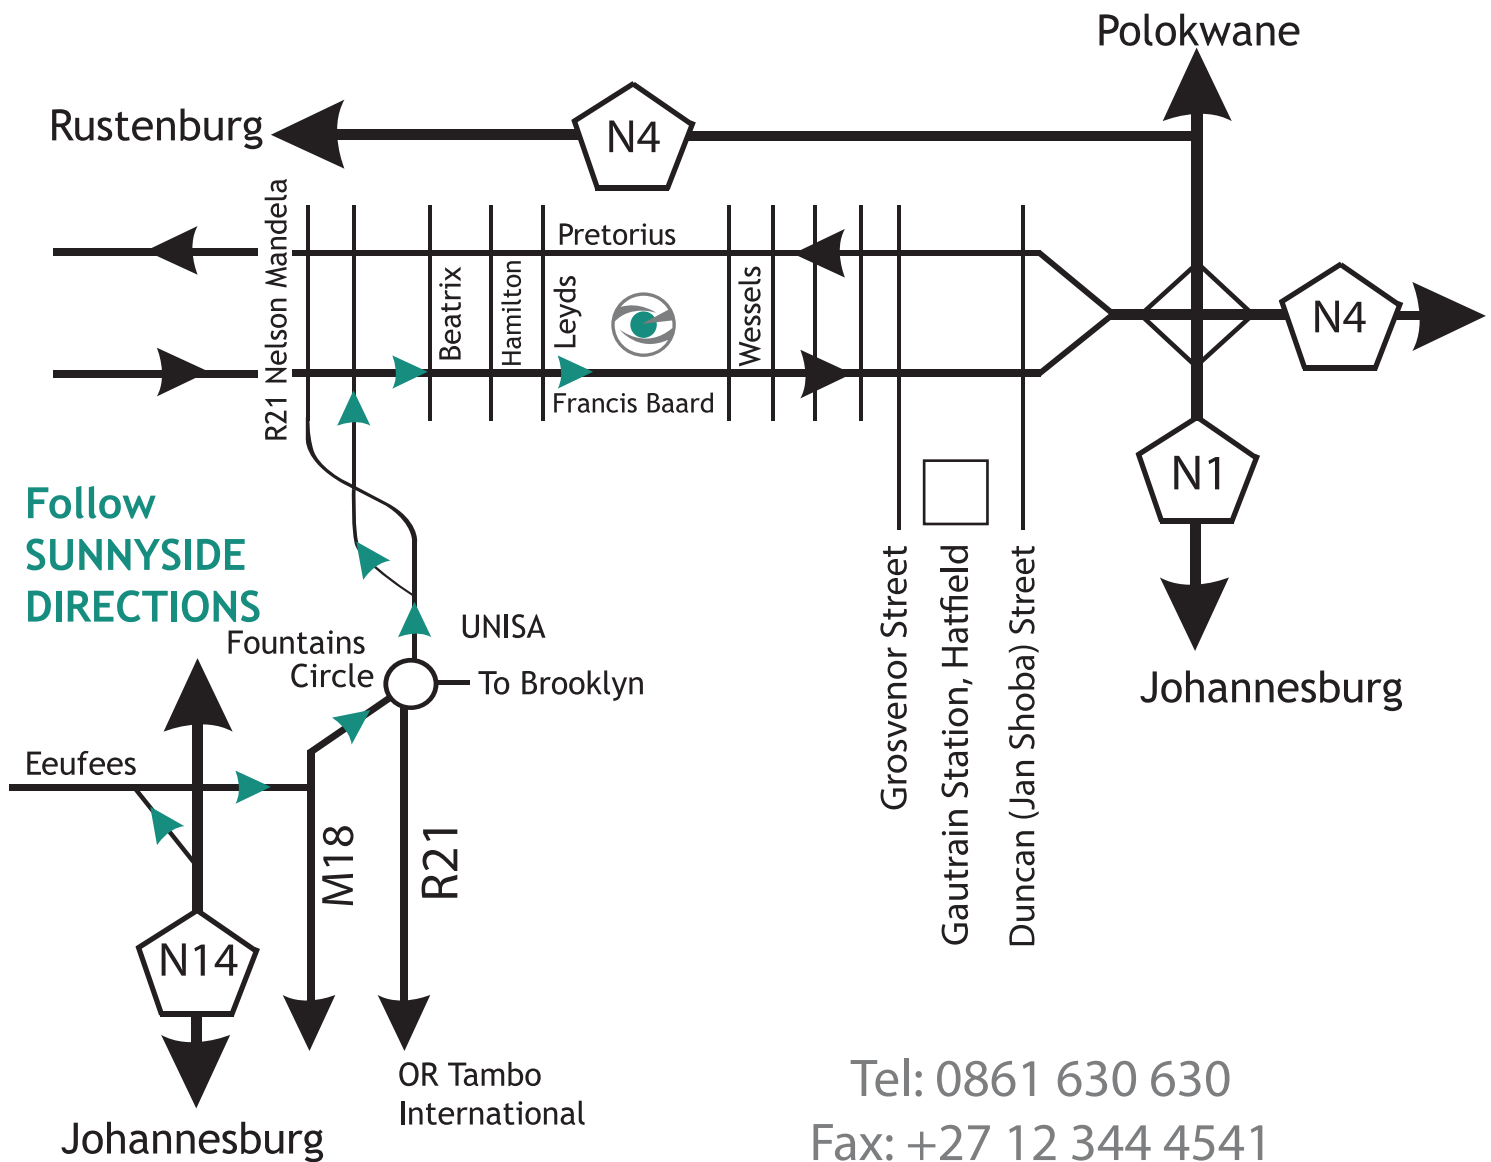

Arcadia, Pretoria

Tel: 0861 630 630

Fax: +27 12 344 4541

E-mail: info@eyeinstitute.co.za

Website: www.eyeinstitute.co.za

630 Schoeman Street, Arcadia, 0083

PO Box 56184, Arcadia, 0007, Pretoria

The Gautrain travels from Johannesburg and O.R. Tambo International airport all the way to Hatfield in Pretoria, only a few blocks from the Pretoria Eye Institute Hospital. Gautrain bus (H3), stops at the corner of Park & Wessels Street one block from the Pretoria Eye Institute. The bus and train time schedule can be found on www.gautrain.co.za.